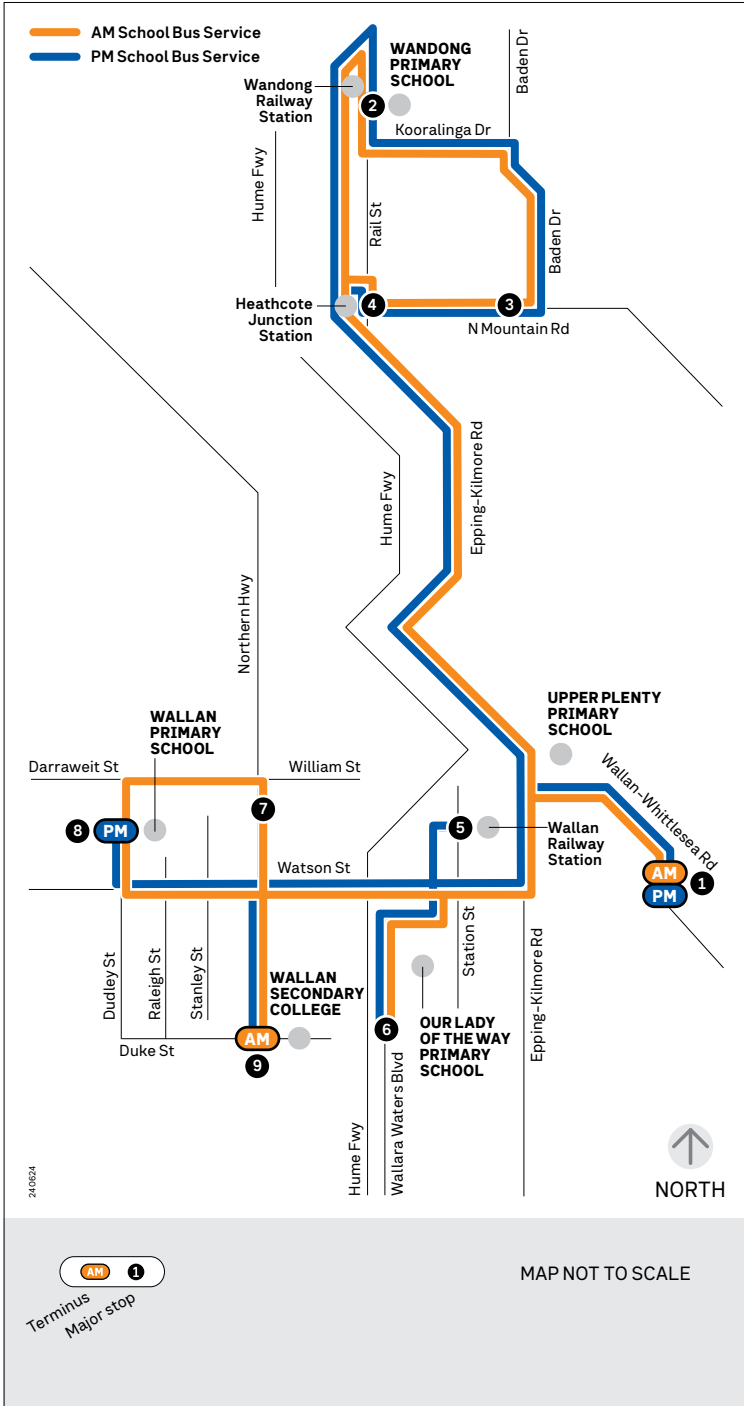

School bus route

STS1

Wandong via Wallara Waters

Monday to Friday

SCHOOL BUS STOP	AM
1 Mahadys Rd/Wallan-Whittlesea Rd	7.57
2 Rail St (Heathcote Junction)	8.15
3 North Mountain Rd	8.18
4 Heathcote Junction Station	8.19
6 Buckland Hill Dr/Wallara Waters Blvd	8.33
7 King St/High St	8.39
8 Wallan PS/Dudley St	8.42
9 Wallan Secondary College/High St	8.47

Monday to Friday

SCHOOL BUS STOP	PM
8 Wallan PS/Dudley St	3.30
9 Wallan Secondary College/High St	3.35
6 Buckland Hill Dr/Wallara Waters Blvd	3.42
5 Wallan Station/Station St	3.45
2 Rail St (Heathcote Junction)	4.03
3 North Mountain Rd	4.07
4 Heathcote Junction Station	4.09
1 Mahadys Rd/Wallan-Whittlesea Rd	4.25

This map displays the majority of the stops serviced. Seymour Coaches will also stop for students at existing stop locations in between.