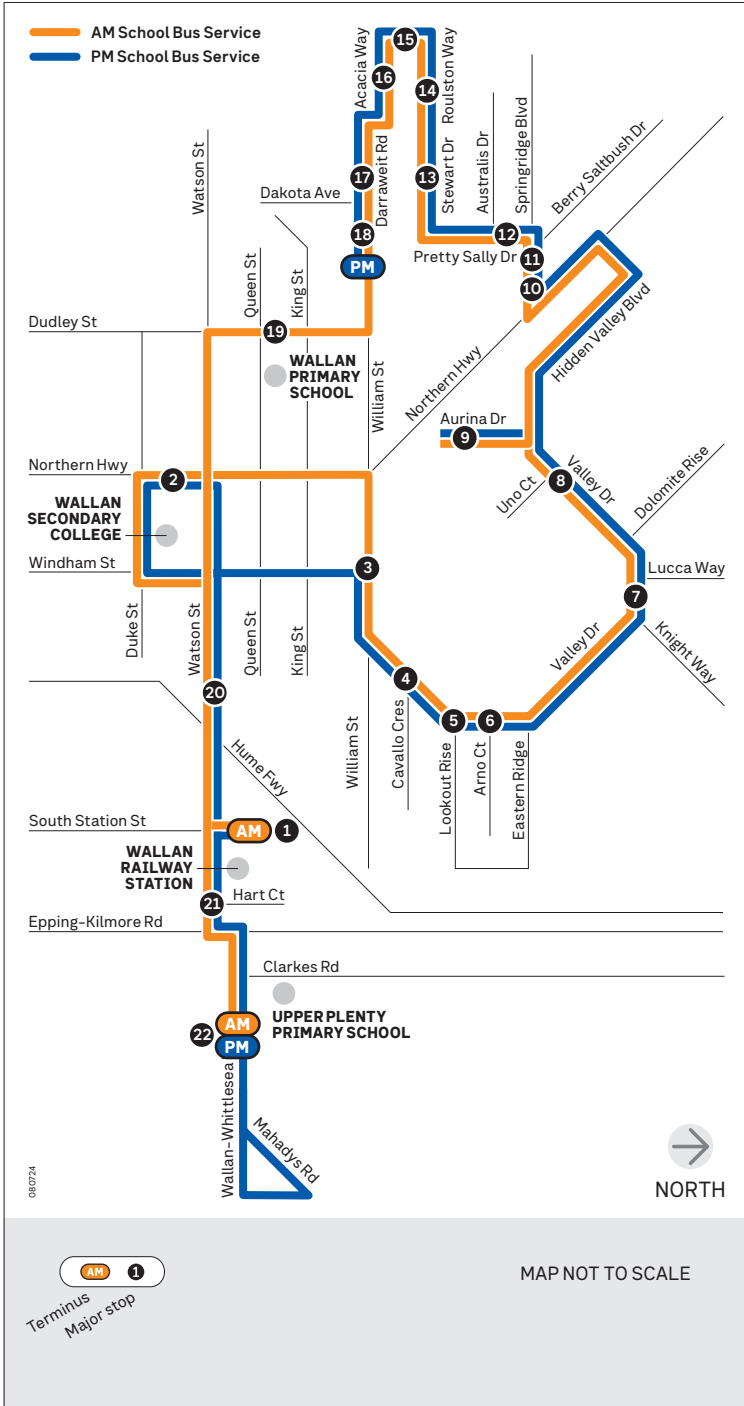

School bus route

STS7

Upper Plenty

Monday to Friday

SCHOOL BUS STOP	AM
1 Wallan Station	8.00
2 Wallan Secondary College	8.05
3 Windham St/William St	8.09
4 Cavallo Cres/Valley Dr	8.12
5 Lookout Rise/Valley Dr	8.13
6 Arno Ct/Valley Dr	8.14
7 Knight Way/Valley Dr	8.16
8 Uno Ct/Valley Dr	8.17
9 Hidden Valley Blvd/Aurina Dr	8.18
10 Springridge Blvd/Speargrass Ave	8.23
11 Berry Saltbush Dr/Springridge Blvd	8.23
12 Grevillea Ct/Pretty Sally Dr	8.24
13 Millar Cl/Stewart Dr	8.25
14 Silvertop Cl/Roulston Way	8.26
15 Poa Pl/ Roulston Way	8.27
16 Golden Ct/Acacia Way	8.28
17 Roulston Way/Darraweit Rd	8.30
18 Pretty Sally Dr/Darraweit Rd	8.30
19 Wallan PS/Dudley St	8.33
2 Wallan Secondary College	8.40
22 Upper Plenty Primary School	8.55

Wallan school students living near Aurina Dr and Springridge Blvd should use Route STS9, leaving the STS7 for Upper Plenty students.

This map displays the majority of the stops serviced. Seymour Coaches will also stop for students at existing stop locations in between.

School bus route

STS7

Upper Plenty

Monday to Friday

SCHOOL BUS STOP	PM
22 Upper Plenty PS	3.20
21 Hart Ct/Wallan-Whittlesea Rd	3.26
1 Wallan Station	3.27
20 McCarthy Ct/Watson St	3.29
2 Wallan Secondary College	3.35
3 Windham St/William st	3.39
4 Cavallo Cres/Valley Dr	3.42
5 Lookout Rise/Valley Dr	3.43
6 Arno Ct/Valley Dr	3.44
7 Knight Way/Valley Dr	3.46
8 Uno Ct/Valley Dr	3.47
9 Hidden Valley Blvd/Aurina Dr	3.49
10 Springridge Blvd/Speargrass Ave	3.53
11 Berry Saltbush Dr/Springridge Blvd	3.53
12 Grevillea Ct/Pretty Sally Dr	3.54
13 Millar Cl/Stewart Dr	3.55
14 Silvertop Cl/Roulston Way	3.56
15 Poa Pl/Roulston Way	3.57
16 Golden Ct/Acacia Way	3.58
17 Roulston Way/Darraweit Rd	3.59
18 Pretty Sally Dr/Darraweit Rd	4.00