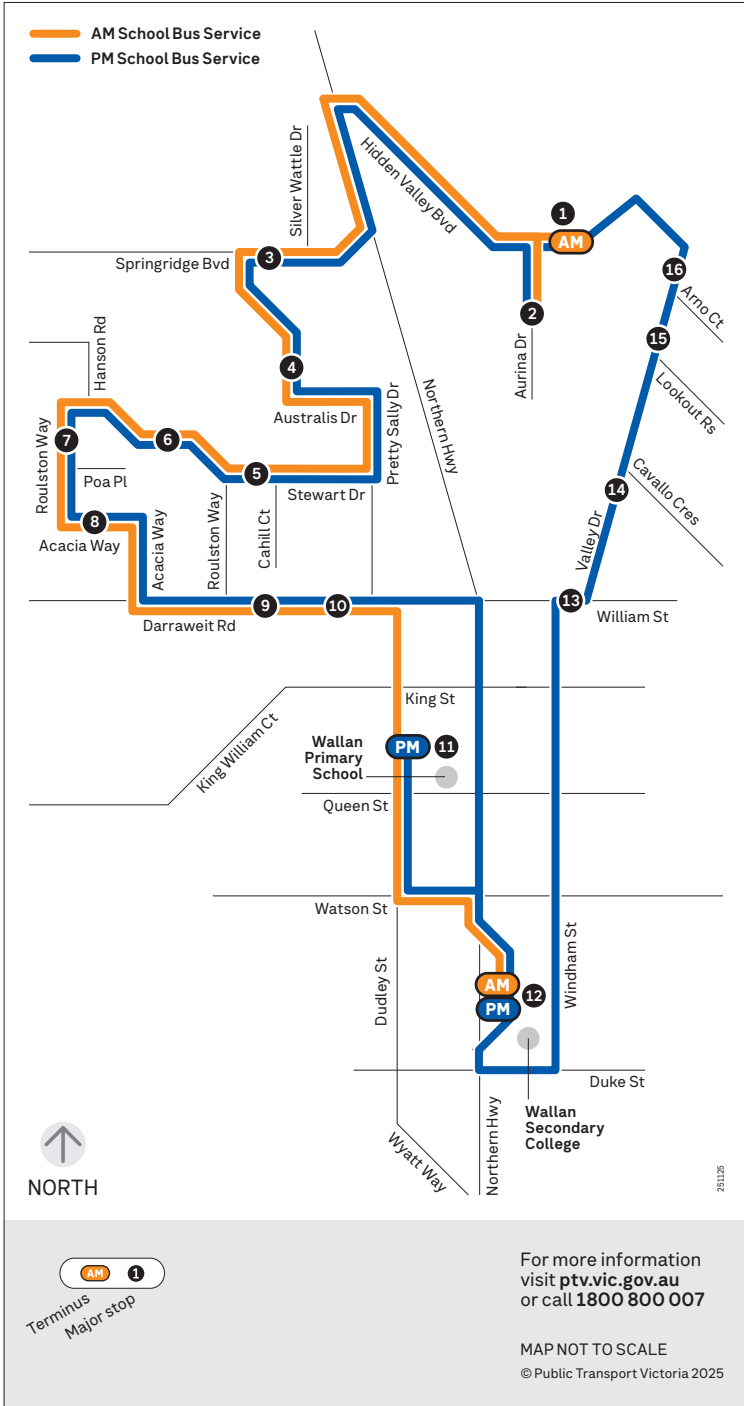

School bus route

STS9

Aurina Drive & Springridge - Wallan SC

Monday to Friday

| SCHOOL BUS STOP | AM |
|-------------------------------------|------|
| 1 Country Club/Hidden Valley Bvd | 8.27 |
| 2 Aurina Dr | 8.28 |
| 3 Berry Saltbush Dr/Springridge Bvd | 8.32 |
| 4 Grevillea Ct/Pretty Sally Dr | 8.33 |
| 5 Millar Cl/Stewart Dr | 8.34 |
| 6 Silvertop Cl/Roulston Way | 8.35 |
| 7 Poa Pl/Roulston Way | 8.36 |
| 8 Golden Ct/Acacia Way | 8.37 |
| 9 Roulston Way/Darraweit Rd | 8.39 |
| 10 Pretty Sally Dr/Darraweit Rd | 8.39 |
| 11 Wallan Primary School | 8.42 |
| 12 Wallan Secondary College | 8.47 |

Monday to Friday

| SCHOOL BUS STOP | PM |
|-------------------------------------|------|
| 11 Wallan Primary School | 3.25 |
| 12 Wallan Secondary College/High St | 3.30 |
| 13 Windham St/William St | 3.33 |
| 14 Valley Dr/Cavallo Cres | 3.35 |
| 15 Lookout Rise/Valley Dr | 3.36 |
| 16 Arno Ct/Valley Dr | 3.37 |
| 1 Country Club/Hidden Valley Bvd | 3.38 |
| 2 Aurina Dr | 3.39 |
| 3 Berry Saltbush Dr/Springridge Bvd | 3.43 |
| 4 Grevillea Ct/Pretty Sally Dr | 3.44 |
| 5 Millar Cl/Stewart Dr | 3.45 |
| 6 Silvertop Cl/Roulston Way | 3.46 |
| 7 Poa Pl/Roulston Way | 3.46 |
| 8 Golden Ct/Acacia Way | 3.47 |
| 9 Roulston Way/Darraweit Rd | 3.48 |
| 10 Pretty Sally Dr/Darraweit Rd | 3.49 |
| 12 Wallan Secondary College | 3.52 |