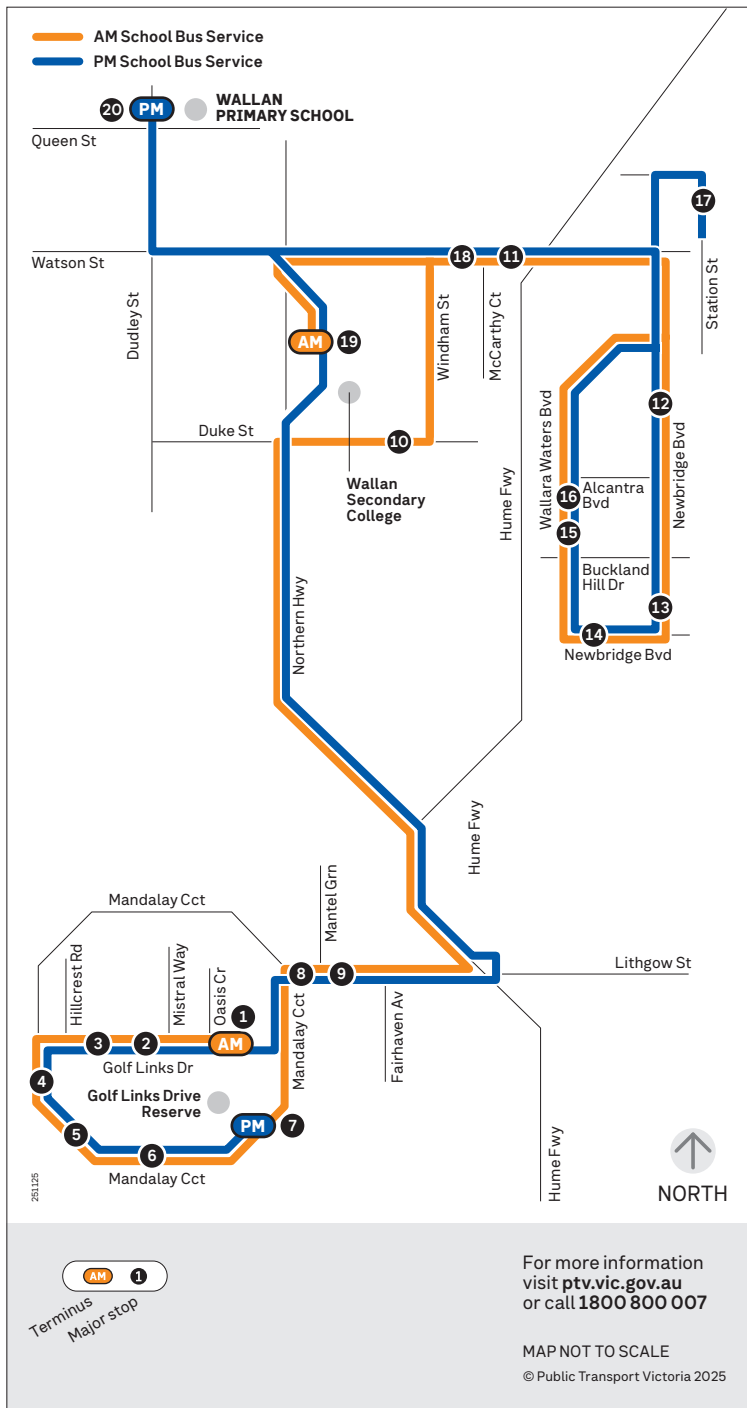

School bus route

STS6

(6a) Golf Links Drive / (6b) Wallara Waters

Monday to Friday

SCHOOL BUS STOP	AM
Trip 6a Golf Links Drive	
1 Pacific Gra/Golf Links Dr	8.00
2 Mistral Way/Golf Links Dr	8.02
3 Siren St/Golf Links Dr	8.03
4 Golf Links Dr/Mandalay Cct	8.04
5 Liberty Cres/Mandalay Cct	8.05
6 Waterfall Cres/Mandalay Cct	8.06
7 Blossom Way/Mandalay Cct	8.07
8 Mantel Grn/Lithgow St	8.09
10 Wallan Secondary College/Duke St	8.19
Trip 6b Wallara Waters	
12 Sandridge Way/Newbridge Bvd	8.20
13 Juniperina Cct/Newbridge Bvd	8.22
14 Wallara Waters Rd/Newbridge Bvd	8.23
15 Buckland Hill Dr/Wallara Waters Bvd	8.24
16 Blue Lake Dr/Wallara Waters Bvd	8.25
18 McCarthy Ct/Watson St	8.29
19 Wallan Secondary College/High St	8.45

School bus route

STS6

(6a) Golf Links Drive / (6b) Wallara Waters

Monday to Friday

SCHOOL BUS STOP

PM

Trip 6b Wallara Waters

20	Wallan PS/Dudley St	3.30
11	McCarthy Ct/Watson St	3.35
12	Sandridge Way/Newbridge Bvd	3.40
13	Juniperina Cct/Newbridge Bvd	3.42
14	Wallara Waters Rd/Newbridge Bvd	3.43
15	Buckland Hill Dr/Wallara Waters Bvd	3.44
16	Blue Lake Dr/Wallara Waters Bvd	3.45
17	Wallan Station/Station St	3.48
18	McCarthy Ct/Watson St	3.52
19	Wallan Secondary College/High St	3.58

Trip 6a Golf Links Drive

19	Wallan Secondary College/High St	3.58
9	Greater Beveridge Community Centre	4.06
1	Pacific Gra/Golf Links Dr	4.08
2	Mistral Way/Golf Links Dr	4.09
3	Siren St/Golf Links Dr	4.10
4	Golf Links Dr/Mandalay Cct	4.11
5	Liberty Cres/Mandalay Cct	4.12
6	Waterfall Cres/Mandalay Cct	4.13
7	Blossom Way/Mandalay Cct	4.15