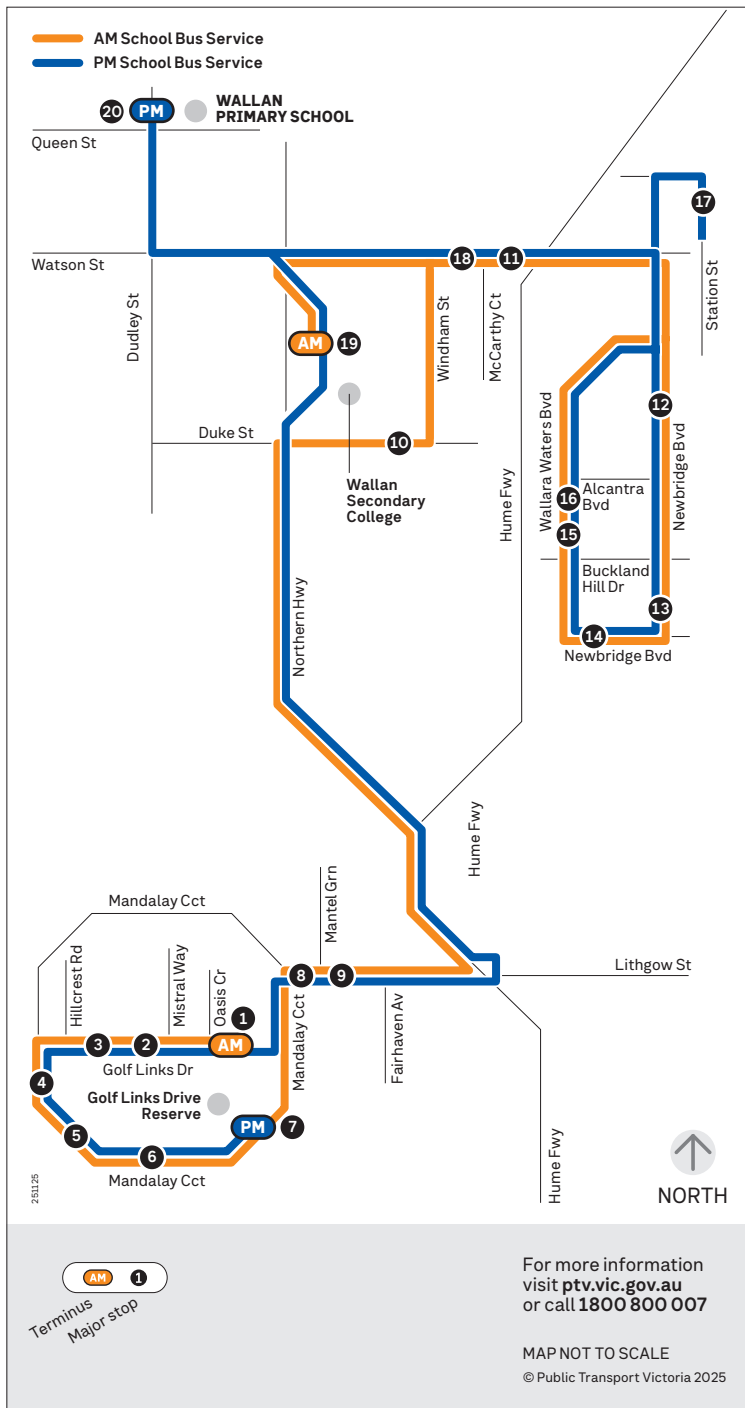

School bus route

STS6

(6a) Golf Links Drive / (6b) Wallara Waters

Monday to Friday

SCHOOL BUS STOP	AM
Trip 6a Golf Links Drive	
1 Pacific Gra/Golf Links Dr	8.00
2 Mistral Way/Golf Links Dr	8.02
3 Siren St/Golf Links Dr	8.03
4 Golf Links Dr/Mandalay Cct	8.04
5 Liberty Cres/Mandalay Cct	8.05
6 Waterfall Cres/Mandalay Cct	8.06
7 Blossom Way/Mandalay Cct	8.07
8 Mantel Grn/Lithgow St	8.09
10 Wallan Secondary College/Duke St	8.19
Trip 6b Wallara Waters	
12 Sandridge Way/Newbridge Bvd	8.20
13 Juniperina Cct/Newbridge Bvd	8.22
14 Wallara Waters Rd/Newbridge Bvd	8.23
15 Buckland Hill Dr/Wallara Waters Bvd	8.24
16 Blue Lake Dr/Wallara Waters Bvd	8.25
18 McCarthy Ct/Watson St	8.29
19 Wallan Secondary College/High St	8.45

School bus route

STS6

(6a) Golf Links Drive / (6b) Wallara Waters

Monday to Friday

SCHOOL BUS STOP

PM

Trip 6b Wallara Waters

20	Wallan PS/Dudley St	3.30
11	McCarthy Ct/Watson St	3.35
12	Sandridge Way/Newbridge Bvd	3.40
13	Juniperina Cct/Newbridge Bvd	3.42
14	Wallara Waters Rd/Newbridge Bvd	3.43
15	Buckland Hill Dr/Wallara Waters Bvd	3.44
16	Blue Lake Dr/Wallara Waters Bvd	3.45
17	Wallan Station/Station St	3.48
18	McCarthy Ct/Watson St	3.52
19	Wallan Secondary College/High St	3.58

Trip 6a Golf Links Drive

19	Wallan Secondary College/High St	3.58
9	Greater Beveridge Community Centre	4.06
1	Pacific Gra/Golf Links Dr	4.08
2	Mistral Way/Golf Links Dr	4.09
3	Siren St/Golf Links Dr	4.10
4	Golf Links Dr/Mandalay Cct	4.11
5	Liberty Cres/Mandalay Cct	4.12
6	Waterfall Cres/Mandalay Cct	4.13
7	Blossom Way/Mandalay Cct	4.15