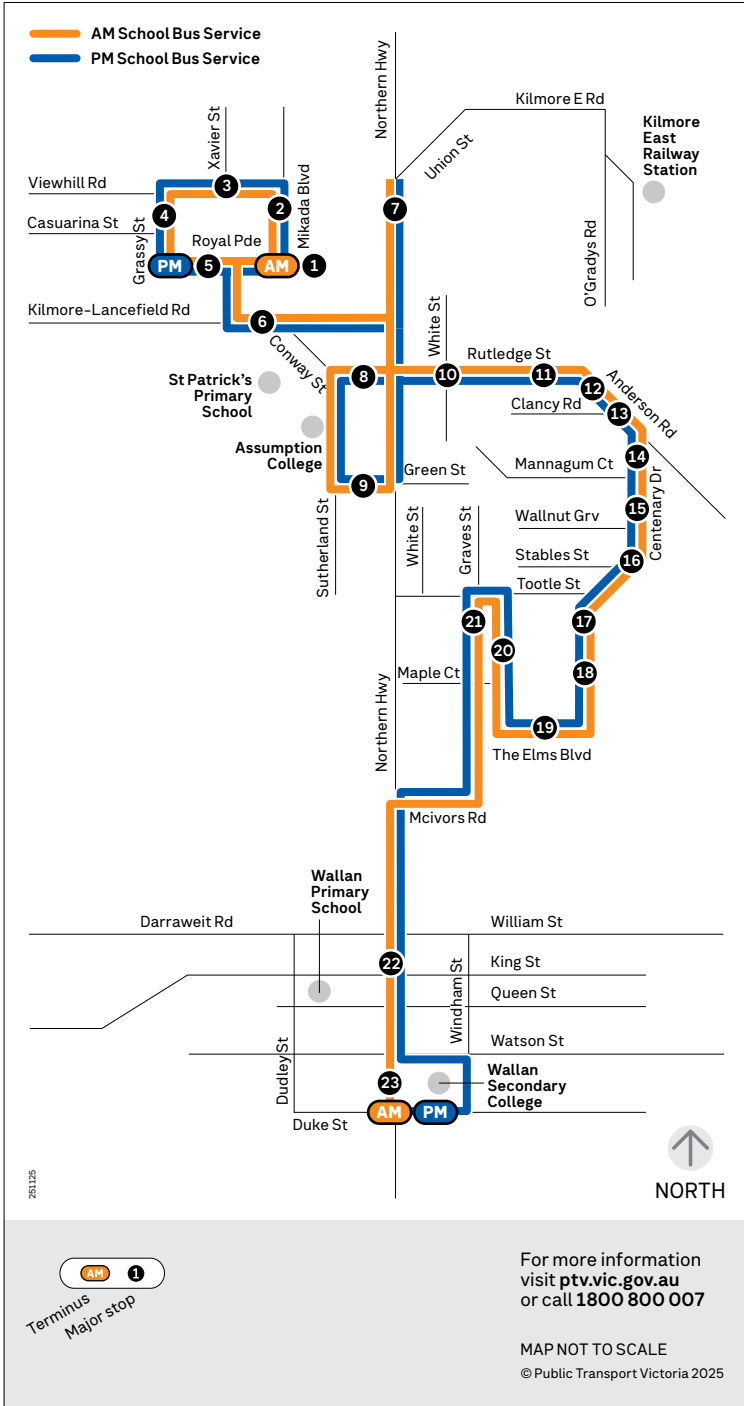

### Monday to Friday

SCHOOL BUS STOP	AM
1 Mikada Bvd/Royal Pde	8:00
2 Pauline Way/Mikada Bvd	8:01
3 Xavier St/Viewhill Rd	8:02
4 Casuarina St/Grassy St	8:03
5 Kingsgate Village/Kilmore-Lancefield Rd	8:05
7 Union St/Sydney St	8:12
8 Hamilton St/Rutledge St	8:14
9 Hamilton St/Green St	8:16
10 The Kilmore International School	8:18
12 Kilmore Golf Club/Opp 6 Anderson Rd	8:20
13 Clancy Rd/Anderson Rd	8:21
14 Mannagum Ct/Centenary Dr	8:22
15 Olive Tree Ct/Centenary Dr	8:23
16 Stables St/Centenary Dr	8:23
17 Tootle St/The Elms Bvd	8:24
18 68 The Elms Bvd	8:24
19 34 The Elms Bvd	8:25
20 Maple Ct/The Elms Bvd	8:26
21 Tootles St/Graves St	8:28
23 Wallan Secondary College/High St	8:45

# School bus route

### Monday to Friday

SCHOOL BUS STOP	PM
23 Wallan Secondary College/High St	3:30
22 King St/High St (Wallan)	3:34
21 Tootles St/Graves St	3:47
20 Maple Ct/The Elms Bvd	3:49
19 Opp 34 The Elms Bvd	3:50
18 Opp 68 The Elms Bvd	3:50
17 Tootle St/The Elms Bvd	3:51
16 Stables St/Centenary Dr	3:51
15 Olive Tree Ct/Centenary Dr	3:52
14 Mannagum Ct/Centenary Dr	3:53
13 Clancy Rd/Anderson Rd	3:53
11 The Kilmore & District Hospital	3:55
10 The Kilmore International School	3:55
8 Hamilton St/Rutledge St	3:57
9 Hamilton St/Green St	3:59
7 Union St/Sydney St	4:03
6 Kulin Dr/Kilmore-Lancefield Rd	4:06
1 Mikada Bvd/Royal Pde	4:08
2 Pauline Way/Mikada Bvd	4:09
3 Xavier St/Viewhill Rd	4:10
4 Casuarina St/Grassy St	4:11
5 Kingsgate Village/Kilmore-Lancefield Rd	4:13