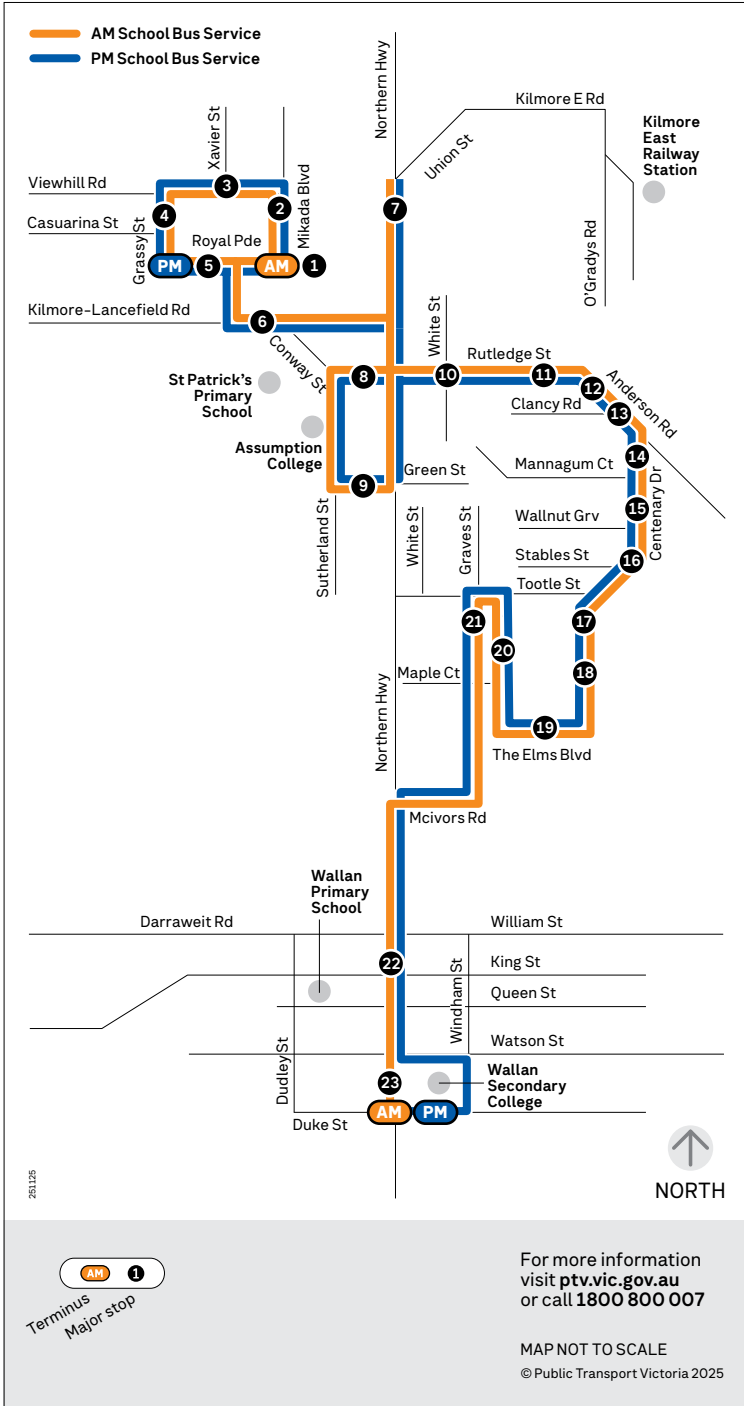

# School bus route

### Monday to Friday

SCHOOL BUS STOP	AM
1 Mikada Bvd/Royal Pde	8:00
2 Pauline Way/Mikada Bvd	8:01
3 Xavier St/Viewhill Rd	8:02
4 Casuarina St/Grassy St	8:03
5 Kingsgate Village/Kilmore-Lancefield Rd	8:05
7 Union St/Sydney St	8:12
8 Hamilton St/Rutledge St	8:14
9 Hamilton St/Green St	8:16
10 The Kilmore International School	8:18
12 Kilmore Golf Club/Opp 6 Anderson Rd	8:20
13 Clancy Rd/Anderson Rd	8:21
14 Mannagum Ct/Centenary Dr	8:22
15 Olive Tree Ct/Centenary Dr	8:23
16 Stables St/Centenary Dr	8:23
17 Tootle St/The Elms Bvd	8:24
18 68 The Elms Bvd	8:24
19 34 The Elms Bvd	8:25
20 Maple Ct/The Elms Bvd	8:26
21 Tootles St/Graves St	8:28
23 Wallan Secondary College/High St	8:45

### Monday to Friday

SCHOOL BUS STOP	PM
23 Wallan Secondary College/High St	3:30
22 King St/High St (Wallan)	3:34
21 Tootles St/Graves St	3:47
20 Maple Ct/The Elms Bvd	3:49
19 Opp 34 The Elms Bvd	3:50
18 Opp 68 The Elms Bvd	3:50
17 Tootle St/The Elms Bvd	3:51
16 Stables St/Centenary Dr	3:51
15 Olive Tree Ct/Centenary Dr	3:52
14 Mannagum Ct/Centenary Dr	3:53
13 Clancy Rd/Anderson Rd	3:53
11 The Kilmore & District Hospital	3:55
10 The Kilmore International School	3:55
8 Hamilton St/Rutledge St	3:57
9 Hamilton St/Green St	3:59
7 Union St/Sydney St	4:03
6 Kulin Dr/Kilmore-Lancefield Rd	4:06
1 Mikada Bvd/Royal Pde	4:08
2 Pauline Way/Mikada Bvd	4:09
3 Xavier St/Viewhill Rd	4:10
4 Casuarina St/Grassy St	4:11
5 Kingsgate Village/Kilmore-Lancefield Rd	4:13