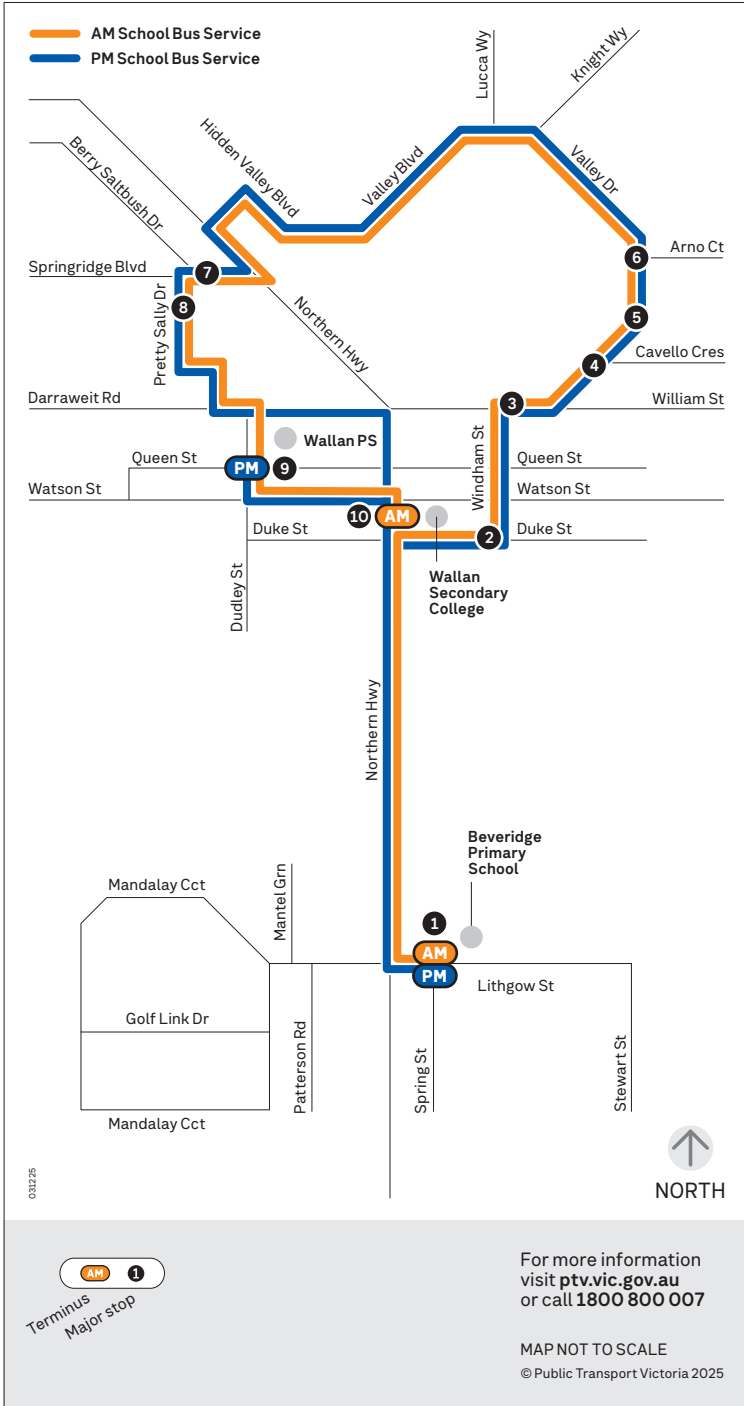

School bus route

STS4

(4a) Mandalay North / (4b) Hidden Valley

Monday to Friday

SCHOOL BUS STOP

AM

Trip 4a Mandalay North

1	Beveridge Bus Interchange/Spring Street	8.00
2	Wallan Secondary College/Duke St	8.08

Trip 4b Hidden Valley

3	Windham St/William St	8.12
4	Cavallo Cres/Valley Dr	8.13
5	Lookout Rise/Valley Dr	8.14
6	Arno Ct/Valley Dr	8.15
7	Berry Saltbush Dr/Springridge Bvd	8.24
8	Grevillea Ct/Pretty Sally Dr	8.25
9	Wallan PS/Dudley St	8.30
10	Wallan Secondary College/High St	8.35

Monday to Friday

SCHOOL BUS STOP

PM

Trip 4b Hidden Valley

9	Wallan PS/Dudley St	3.25
10	Wallan Secondary College/High St	3.30
3	Windham St/William St	3.34
4	Cavallo Cres/Valley Dr	3.35
5	Lookout Rise/Valley Dr	3.36
6	Arno Ct/Valley Dr	3.37
7	Berry Saltbush Dr/Springridge Bvd	3.46
8	Grevillea Ct/Pretty Sally Dr	3.47

Trip 4a Mandalay North

10	Wallan Secondary College/High St	3.50
1	Beveridge Bus Interchange/Spring Street	4.00