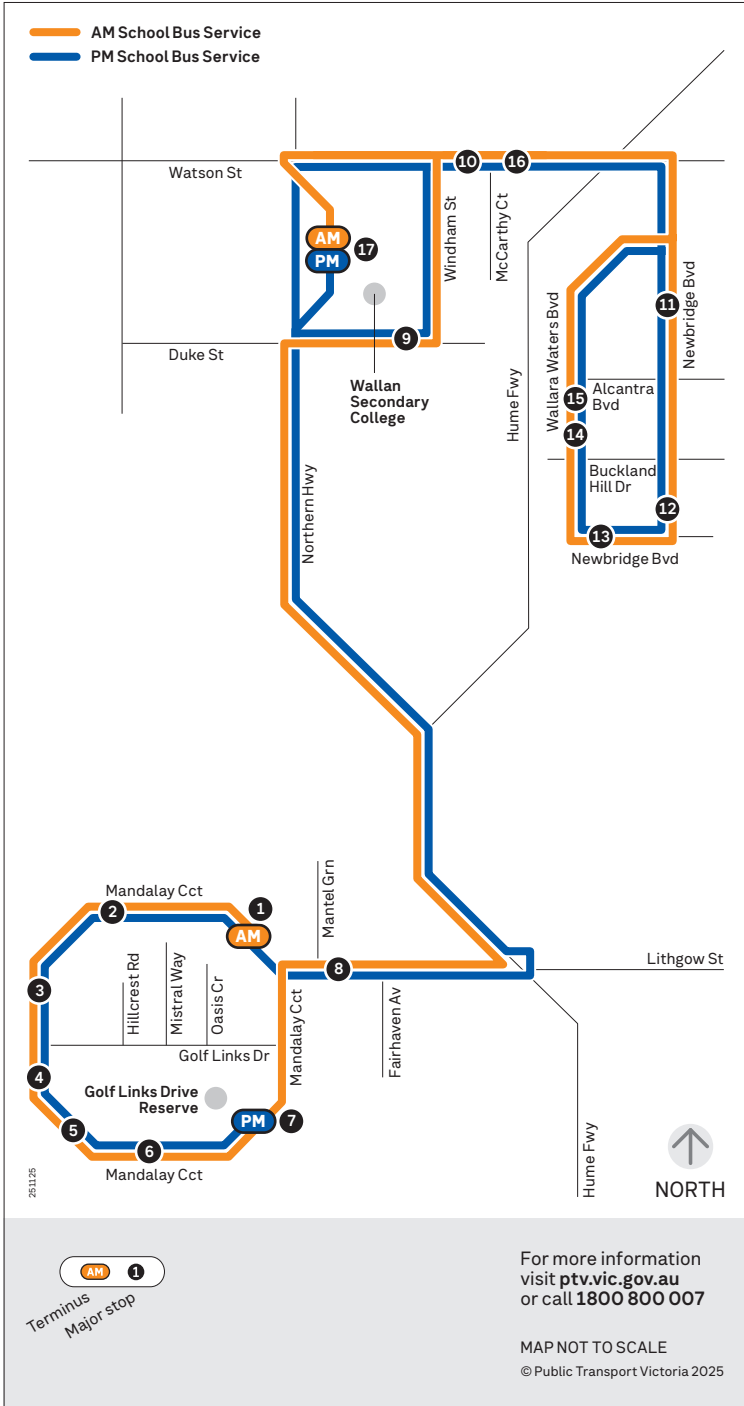

School bus route

STS8

(8a) Mandalay South / (8b) Wallara Waters

Monday to Friday

SCHOOL BUS STOP

AM

Trip 8a Mandalay South

1	Ramble Cl/Mandalay Cct	8.02
2	Idyll St/Mandalay Cct	8.03
3	328 Mandalay Cct	8.04
4	Golf Links Dr/Mandalay Cct	8.05
5	Liberty Cres/Mandalay Cct	8.06
6	Waterfall Cres/Mandalay Cct	8.07
7	Blossom Way/Mandalay Cct	8.08
8	Mantel Grn/Lithgow St	8.10
9	Wallan Secondary College/Duke St	8.20

Trip 8b Wallara Waters

11	Sandridge Way/Newbridge Bvd	8.27
12	Juniperina Cct/Newbridge Bvd	8.29
13	Wallara Waters Rd/Newbridge Bvd	8.30
14	Buckland Hill Dr/Wallara Waters Bvd	8.31
15	Blue Lake Dr/Wallara Waters Bvd	8.32
16	McCarthy Ct/Watson St	8.39
17	Wallan Secondary College/High St	8.45

School bus route

STS8

(8a) Mandalay South / (8b) Wallara Waters

Monday to Friday

SCHOOL BUS STOP

PM

Trip 8b Wallara Waters

17	Wallan Secondary College/High St	3.30
16	McCarthy Ct/Watson St	3.34
15	Blue Lake Dr/Wallara Waters Bvd	3.37
14	Buckland Hill Dr/Wallara Waters Bvd	3.39
13	Wallara Waters Rd/Newbridge Bvd	3.40
12	Juniperina Cct/Newbridge Bvd	3.41
11	Sandridge Way/Newbridge Bvd	3.42
10	McCarthy Ct/Watson St	3.43

Trip 8a Mandalay South

9	Wallan Secondary College/Duke St	3.53
8	Mantel Grn/Lithgow St	4.03
1	Ramble Cl/Mandalay Cct	4.04
2	Idyll St/Mandalay Cct	4.05
3	328 Mandalay Cct	4.06
4	Golf Links Dr/Mandalay Cct	4.07
5	Liberty Cres/Mandalay Cct	4.08
6	Waterfall Cres/Mandalay Cct	4.09
7	Blossom Way/Mandalay Cct	4.10