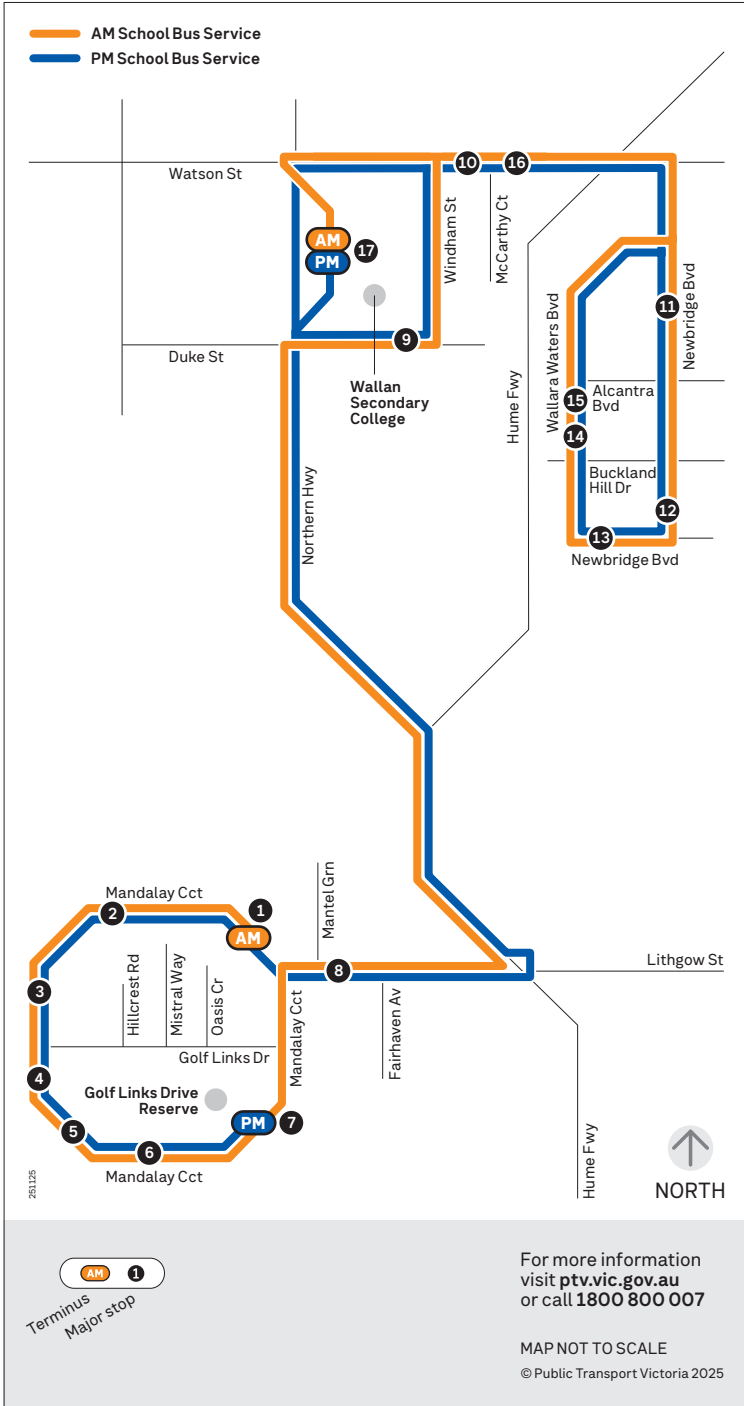

School bus route

STS8

(8a) Mandalay South / (8b) Wallara Waters

Monday to Friday

SCHOOL BUS STOP

AM

Trip 8a Mandalay South

1	Ramble Cl/Mandalay Cct	8.02
2	Idyll St/Mandalay Cct	8.03
3	328 Mandalay Cct	8.04
4	Golf Links Dr/Mandalay Cct	8.05
5	Liberty Cres/Mandalay Cct	8.06
6	Waterfall Cres/Mandalay Cct	8.07
7	Blossom Way/Mandalay Cct	8.08
8	Mantel Grn/Lithgow St	8.10
9	Wallan Secondary College/Duke St	8.20

Trip 8b Wallara Waters

11	Sandridge Way/Newbridge Bvd	8.27
12	Juniperina Cct/Newbridge Bvd	8.29
13	Wallara Waters Rd/Newbridge Bvd	8.30
14	Buckland Hill Dr/Wallara Waters Bvd	8.31
15	Blue Lake Dr/Wallara Waters Bvd	8.32
16	McCarthy Ct/Watson St	8.39
17	Wallan Secondary College/High St	8.45

School bus route

STS8

(8a) Mandalay South / (8b) Wallara Waters

Monday to Friday

SCHOOL BUS STOP

PM

Trip 8b Wallara Waters

17	Wallan Secondary College/High St	3.30
16	McCarthy Ct/Watson St	3.34
15	Blue Lake Dr/Wallara Waters Bvd	3.37
14	Buckland Hill Dr/Wallara Waters Bvd	3.39
13	Wallara Waters Rd/Newbridge Bvd	3.40
12	Juniperina Cct/Newbridge Bvd	3.41
11	Sandridge Way/Newbridge Bvd	3.42
10	McCarthy Ct/Watson St	3.43

Trip 8a Mandalay South

9	Wallan Secondary College/Duke St	3.53
8	Mantel Grn/Lithgow St	4.03
1	Ramble Cl/Mandalay Cct	4.04
2	Idyll St/Mandalay Cct	4.05
3	328 Mandalay Cct	4.06
4	Golf Links Dr/Mandalay Cct	4.07
5	Liberty Cres/Mandalay Cct	4.08
6	Waterfall Cres/Mandalay Cct	4.09
7	Blossom Way/Mandalay Cct	4.10