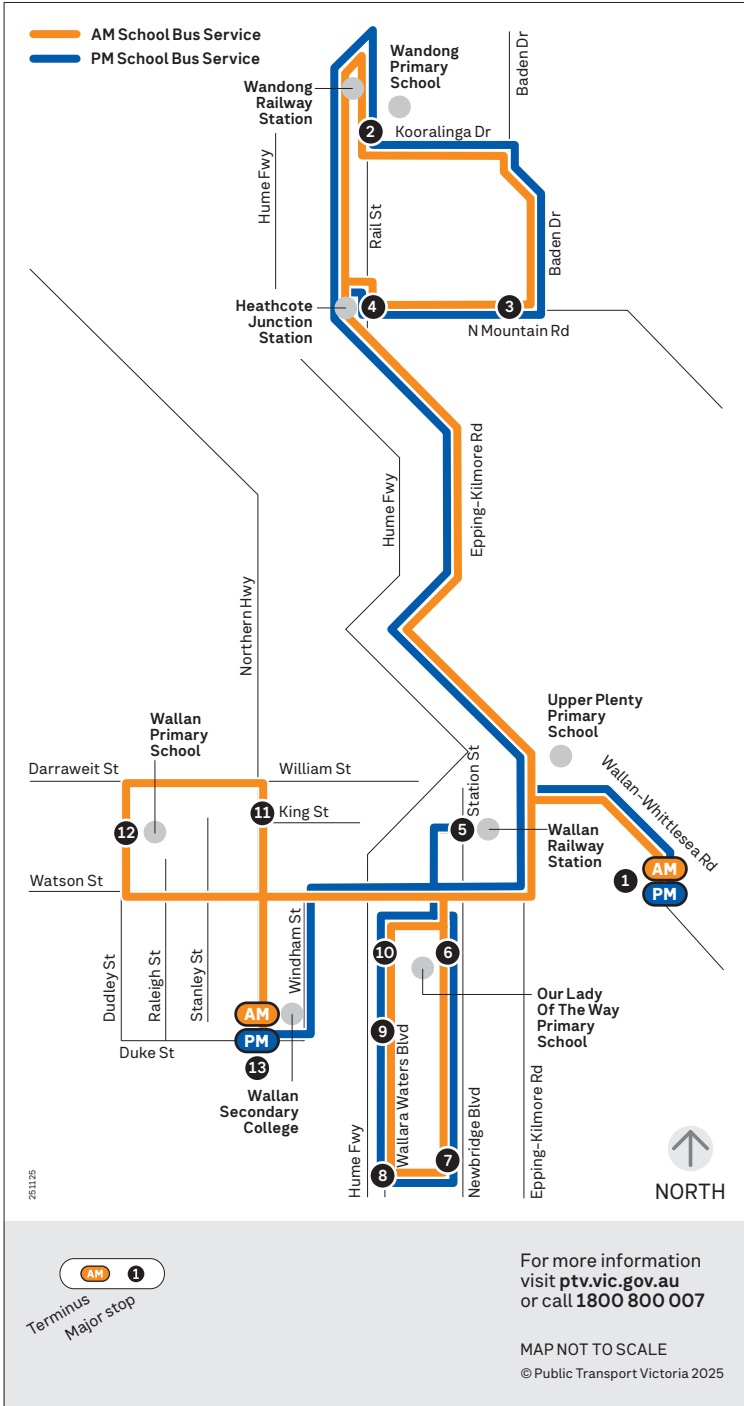

School bus route

STS1

Wandong - Wallan SC via Wallara Waters

Monday to Friday

SCHOOL BUS STOP	AM
1 Mahadys Rd/Wallan-Whittlesea Rd	7.55
2 Rail St (Heathcote Junction)	8.06
3 North Mountain Rd	8.10
4 Heathcote Junction Station/Rail St	8.11
6 Sandridge Way/Newbridge Bvd	8.20
7 Juniperina Cct/Newbridge Bvd	8.22
8 Wallara Waters Rd/Newbridge Bvd	8.23
9 Buckland Hill Dr/Wallara Waters Bvd	8.24
10 Blue Lake Dr/Wallara Waters Bvd	8.25
11 King St/High St	8.36
12 Wallan Primary School/Dudley St	8.40
13 Wallan Secondary College/High St	8.45

Monday to Friday

SCHOOL BUS STOP	PM
13 Wallan Secondary College/High St	3.30
6 Sandridge Way/Newbridge Bvd	3.37
7 Juniperina Cct/Newbridge Bvd	3.39
8 Wallara Waters Rd/Newbridge Bvd	3.40
9 Buckland Hill Dr/Wallara Waters Bvd	3.41
10 Blue Lake Dr/Wallara Waters Bvd	3.42
5 Wallan Station/Station St	3.46
2 Rail St (Heathcote Junction)	4.00
3 North Mountain Rd	4.04
4 Heathcote Junction Station/Rail St	4.05
1 Mahadys Rd/Wallan-Whittlesea Rd	4.15