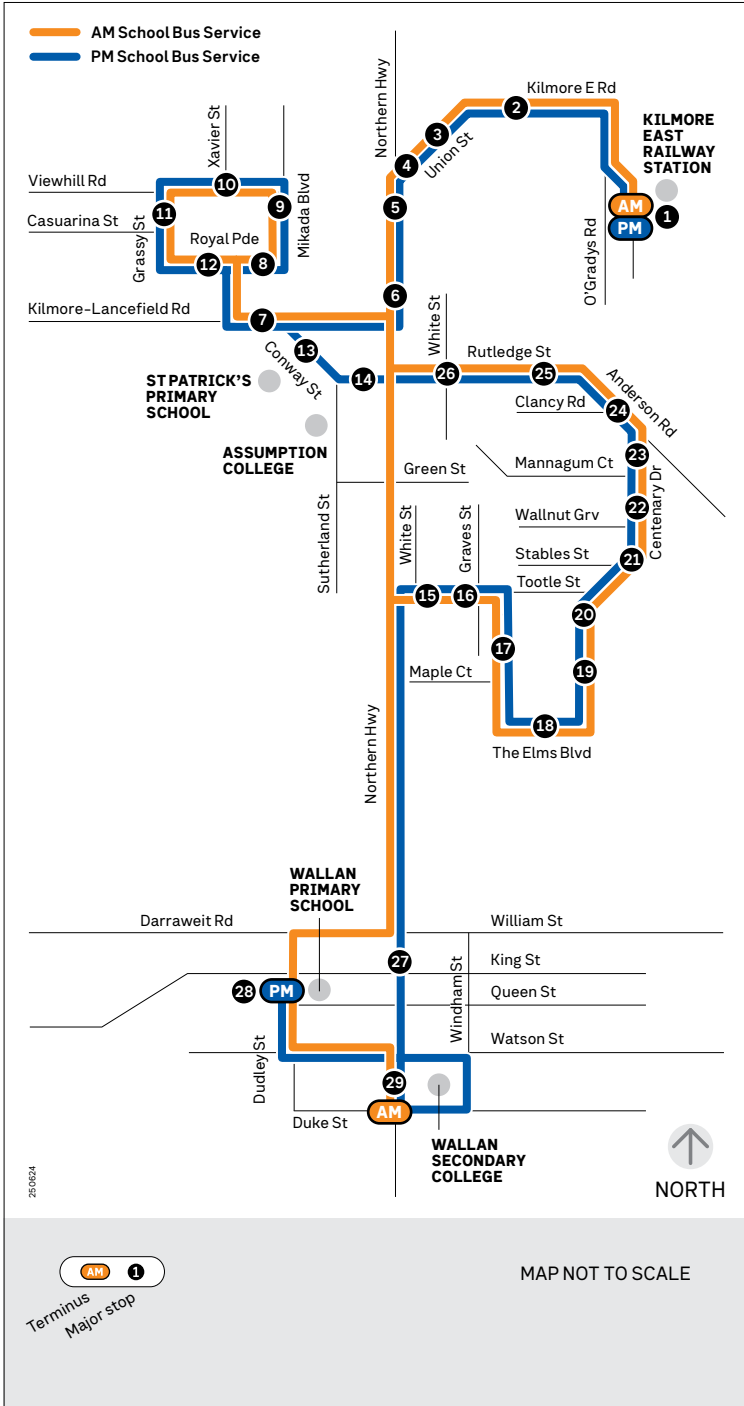

School bus route

STS2

Kilmore

Monday to Friday

SCHOOL BUS STOP	AM
1 Kilmore East Railway Station	8.05
2 East St/Union St	8.08
3 George St/Union St	8.09
5 Union St/Sydney St	8.09
7 Kulin Dr/Kilmore-Lancefield Rd	8.11
8 Mikada Bvd/Royal Pde	8.12
9 Pauline Way/Mikada Bvd	8.13
10 Xavier St/Viewhill Rd	8.13
11 Casuarina St/Grassy St	8.14
12 Kingsgate Village	8.14
16 Graves St/Tootle St	8.19
17 Maple Ct/The Elms Bvd	8.19
18 The Elms Bvd	8.20
22 Olive Tree Ct/Centenary Dr	8.22
28 Wallan Primary School/Dudley St	8.42
29 Wallan Secondary College	8.47

This map displays the majority of the stops serviced. Seymour Coaches will also stop for students at existing stop locations in between.

School bus route

STS2

Kilmore

Monday to Friday

SCHOOL BUS STOP	PM
28 Wallan Primary School/Dudley St	3.30
29 Wallan Secondary College	3.34
27 King St/High St	3.36
15 White St/Tootle St	3.52
16 Graves St/Tootle St	3.52
17 Maple Ct/The Elms Bvd	3.53
18 The Elms Bvd	3.53
19 The Elms Bvd	3.54
20 Tootle St/The Elms Bvd	3.54
21 Stables St/Centenary Dr	3.55
22 Olive Tree Ct/Centenary Dr	3.55
23 Mannagum Ct/Centenary Dr	3.56
24 Clancy Rd/Anderson Rd	3.56
25 The Kilmore & District Hospital	3.57
26 The Kilmore International School	3.58
14 Hamilton St/Rutledge St	3.58
13 St Patrick's Primary School	3.59
8 Mikada Bvd/Royal Pde	4.01
9 Pauline Way/Mikada Bvd	4.01
10 Xavier St/Viewhill Rd	4.02
11 Casuarina St/Grassy St	4.02
12 Kingsgate Village	4.03
7 Willowmavin Estate	4.04
6 Hudson Park	4.05
5 Union St/Sydney St	4.05
4 Andrew St/Union St	4.06
3 George St/Union St	4.06
2 Kellys Lane/Union St	4.07
1 Kilmore East Railway Station	4.10

This map displays the majority of the stops serviced. Seymour Coaches will also stop for students at existing stop locations in between.