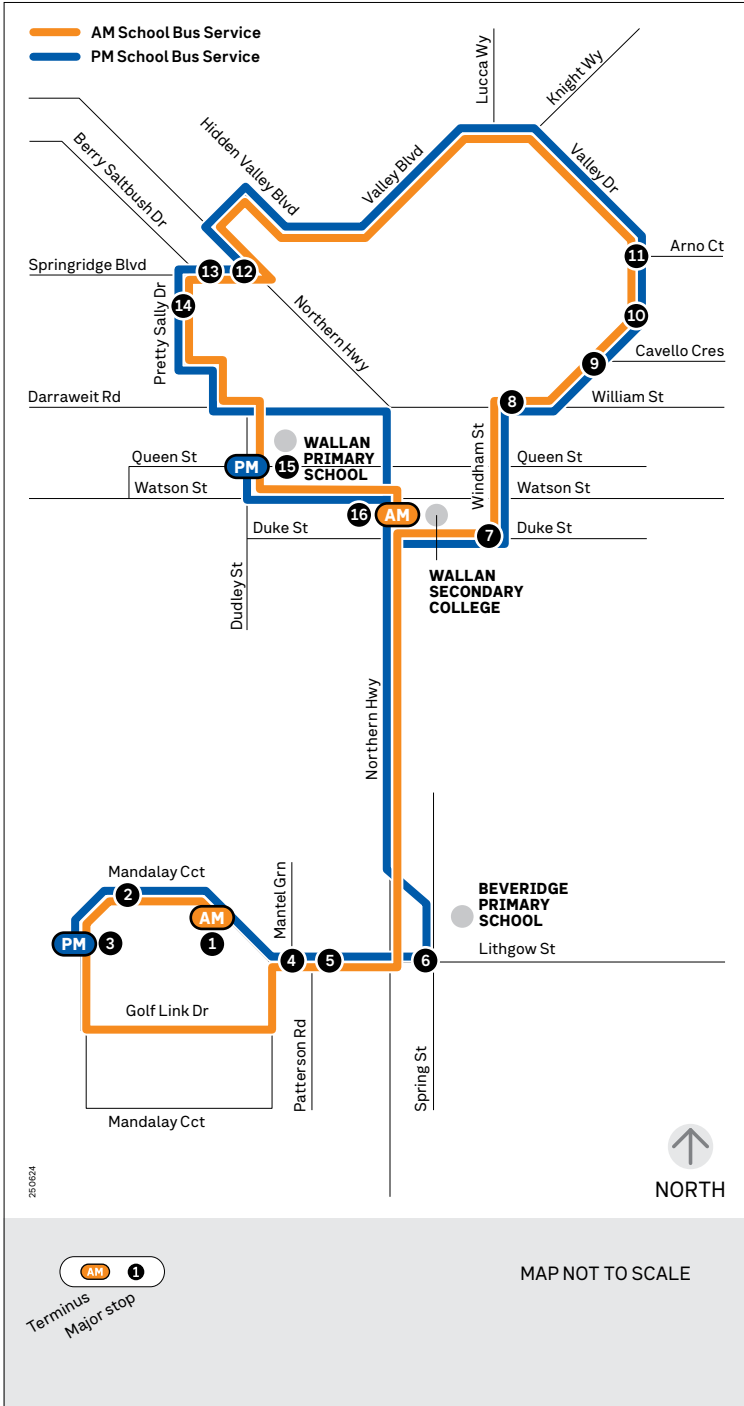

# School bus route

## (4a) Mandalay North / (4b) Hidden Valley

This map displays the majority of the stops serviced. Seymour Coaches will also stop for students at existing stop locations in between.

##### Trip 4b Hidden Valley

8	Windham St/William St	8.21
9	Cavallo Cres/Valley Dr	8.23
10	Lookout Rise/Valley Dr	8.24
11	Arno Ct/Valley Dr	8.25
12	Springridge Bvd/Speargrass Ave	8.34
13	Berry Saltbush Dr/Springridge Bvd	8.35
14	Grevillea Ct/Pretty Sally Dr	8.35
15	Wallan PS/Dudley St	8.39
16	Wallan Secondary College	8.40

##### Trip 4b Hidden Valley

15	Wallan PS /Dudley St	3.25
16	Wallan Secondary College	3.30
8	Windham St/William St	3.33
9	Cavallo Cres/Valley Dr	3.35
10	Lookout Rise/Valley Dr	3.36
11	Arno Ct/Valley Dr	3.37
12	Springridge Bvd/Speargrass Ave	3.45
13	Berry Saltbush Dr/Springridge Bvd	3.45
14	Grevillea Ct/Pretty Sally Dr	3.46