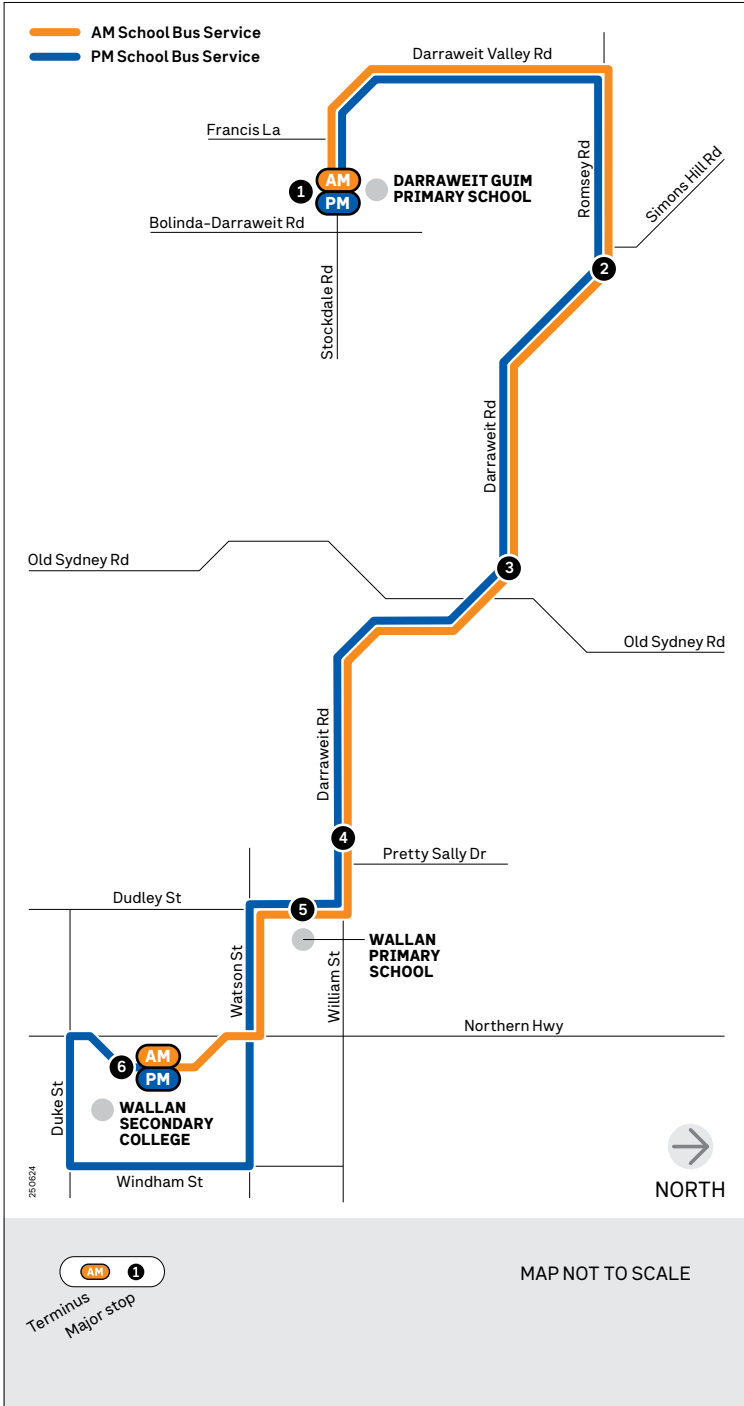

School bus route

STS5

Darraweit

This map displays the majority of the stops serviced. Seymour Coaches will also stop for students at existing stop locations in between.

Monday to Friday

SCHOOL BUS STOP		AM
1	Darraweit Guim PS/Darraweit Valley Rd	8.00
2	Simon Hill Rd/Darraweit Rd	8.05
3	Old Sydney Rd/Darraweit Rd	8.12
4	Pretty Sally Drive/Darraweit Rd	8.14
5	Wallan PS/Dudley St	8.17
6	Wallan Secondary College	8.18

Monday to Friday

SCHOOL BUS STOP		PM
6	Wallan Secondary College	3.53
3	Old Sydney Rd/Darraweit Rd	4.01
2	Simon Hill Rd/Darraweit Rd	4.07
1	Darraweit Guim PS/Darraweit Valley Rd	4.13