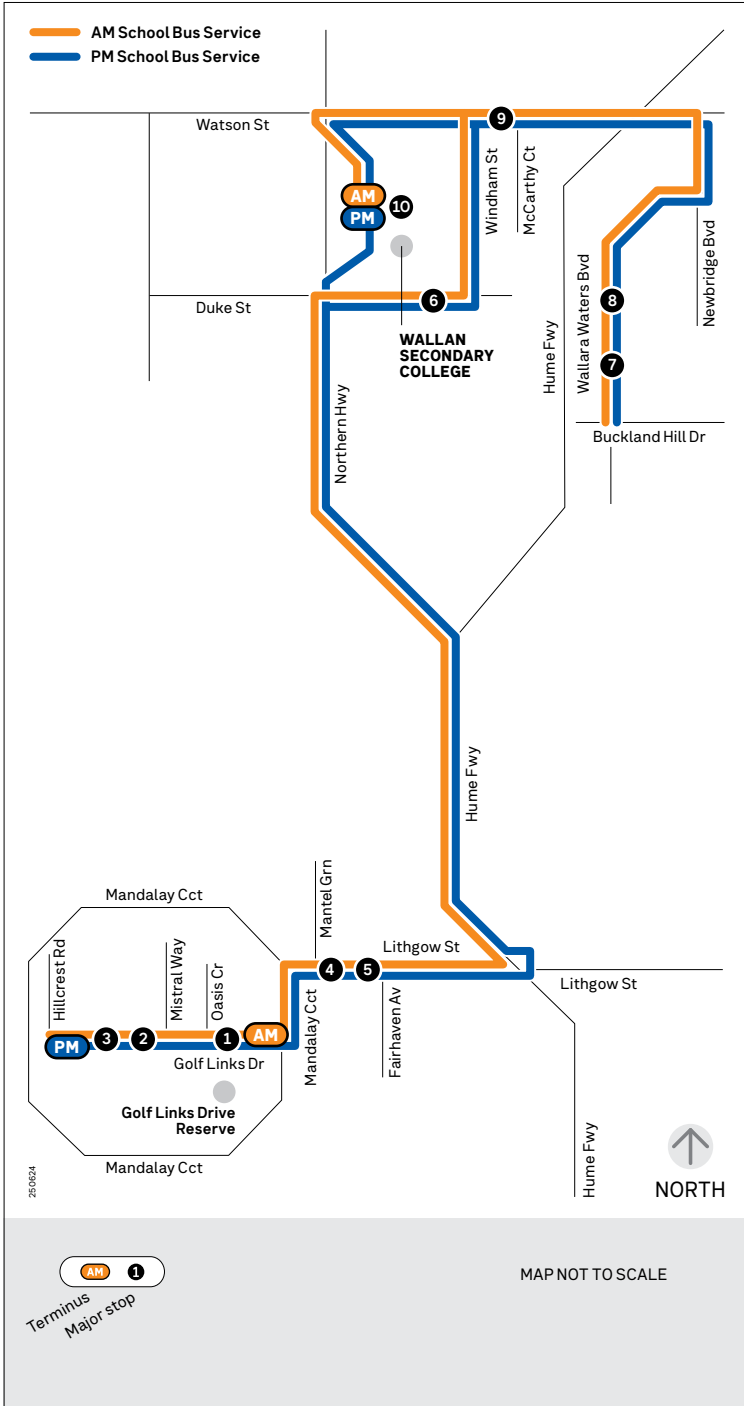

School bus route

STS6

(6a) Golf Links Drive / (6b) Wallara Waters

This map displays the majority of the stops serviced. Seymour Coaches will also stop for students at existing stop locations in between.

Monday to Friday

SCHOOL BUS STOP

AM

Trip 6a Golf Links Drive

1	Pacific Gra/Golf Links Dr (Beveridge)	8.03
2	Mistral Way/Golf Links Dr (Beveridge)	8.04
3	Siren St/Golf Links Dr (Beveridge)	8.04
5	Mantel Grn/Lithgow St	8.08
6	Wallan Secondary College/Duke St	8.21

Trip 6b Wallara Waters

7	Buckland Hill Dr/Wallara Waters Bvd	8.28
8	Blue Lake Dr/Wallara Waters Bvd	8.29
9	McCarthy Ct/Watson St	8.33
10	Wallan Secondary College/High St	8.35

Monday to Friday

SCHOOL BUS STOP

PM

Trip 6b Wallara Waters

10	Wallan Secondary College/High St	3.30
9	McCarthy Ct/Watson St	3.33
7	Buckland Hill Dr/Wallara Waters Bvd	3.41
8	Blue Lake Dr/Wallara Waters Bvd	3.41
9	McCarthy Ct/Watson St	3.47