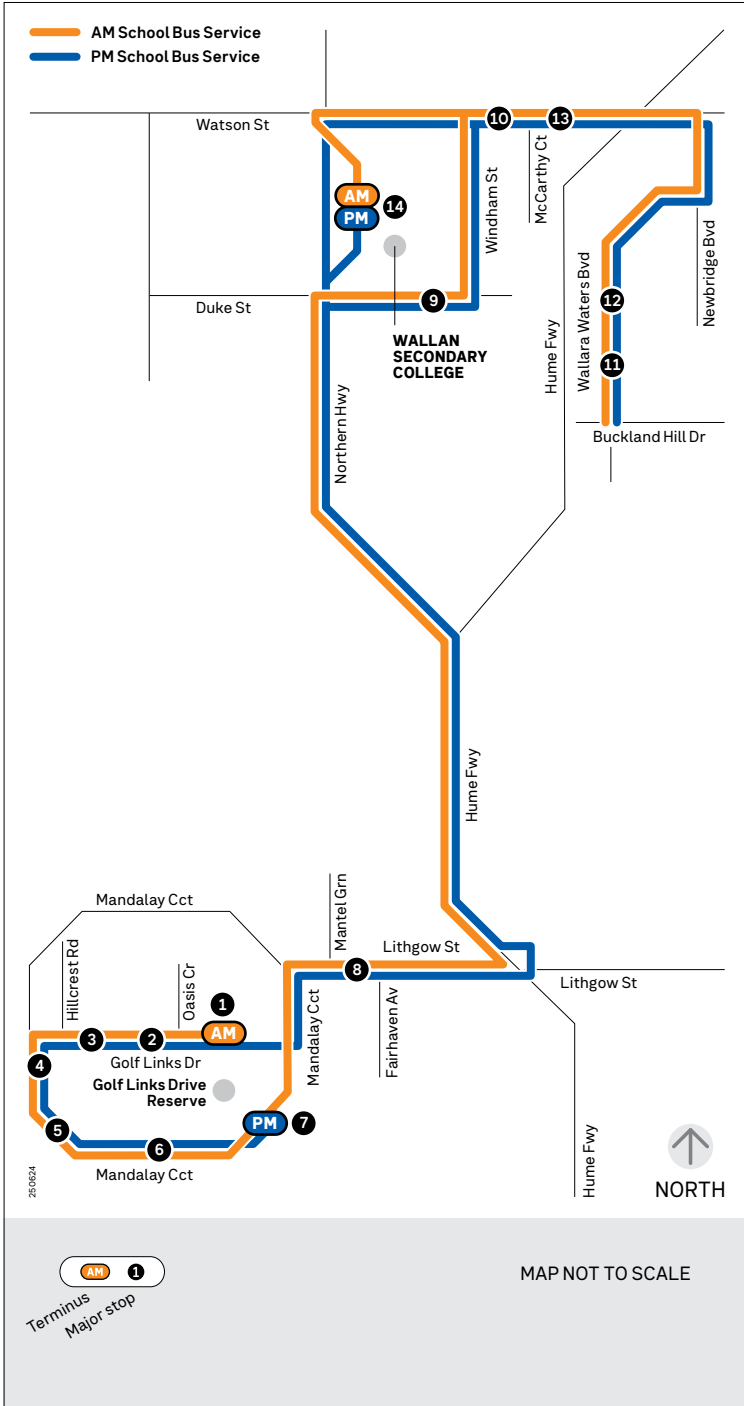

# School bus route

## (8a) Mandalay South / (8b) Wallara Waters

This map displays the majority of the stops serviced. Seymour Coaches will also stop for students at existing stop locations in between.

##### Trip 8b Wallara Waters

10	McCarthy Ct/Watson St	8.28
11	Buckland Hill Dr/Wallara Waters Bvd	8.33
12	Blue Lake Dr/Wallara Waters Bvd	8.34
13	McCarthy Ct/Watson St	8.38
14	Wallan Secondary College	8.40

##### Trip 8b Wallara Waters

14	Wallan Secondary College	3.30
10	McCarthy Ct/Watson St	3.34
11	Buckland Hill Dr/Wallara Waters Bvd	3.43
12	Blue Lake Dr/Wallara Waters Bvd	3.44
13	McCarthy Ct/Watson St	3.52