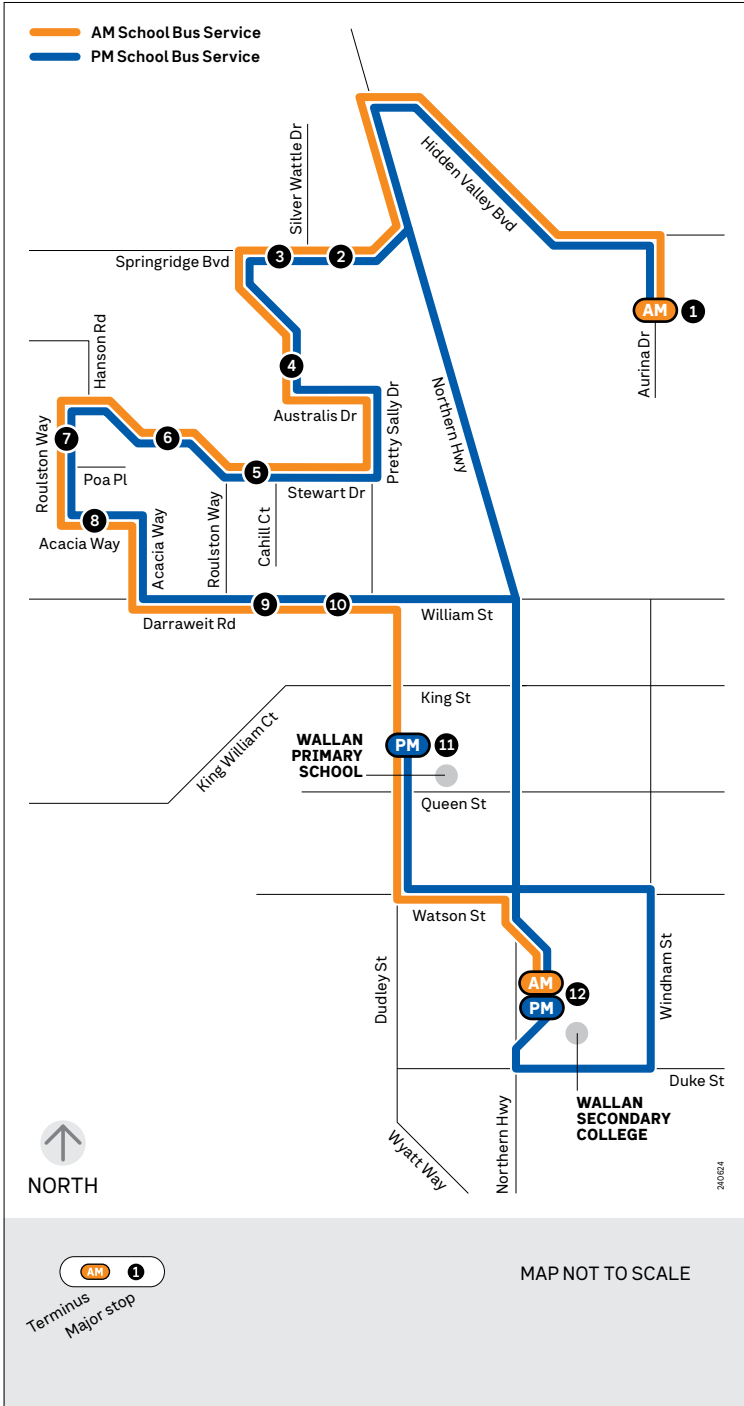

School bus route

STS9

Aurina Drive & Springridge

This map displays the majority of the stops serviced. Seymour Coaches will also stop for students at existing stop locations in between.

Monday to Friday

SCHOOL BUS STOP	AM
1 Aurina Dr	8.28
2 Springridge Bvd/Speargrass Ave	8.32
3 Berry Saltbush Dr/Springridge Bvd	8.32
4 Grevillea Ct/Pretty Sally Dr	8.33
5 Millar Cl/Stewart Dr	8.34
6 Silvertop Cl/Roulston Way	8.35
7 Poa Pl/Roulston Way	8.36
8 Golden Ct/Acacia Way	8.37
9 Roulston Way/Darraweit Rd	8.39
10 Pretty Sally Dr/Darraweit Rd	8.39
11 Wallan PS/Dudley St	8.42
12 Wallan Secondary College	8.47

Monday to Friday

SCHOOL BUS STOP	PM
11 Wallan PS/Dudley St	3.25
12 Wallan Secondary College	3.30
1 Aurina Dr	3.39
2 Springridge Bvd/Speargrass Ave	3.43
3 Berry Saltbush Dr/Springridge Bvd	3.43
4 Grevillea Ct/Pretty Sally Dr	3.44
5 Millar Cl/Stewart Dr	3.45
6 Silvertop Cl/Roulston Way	3.46
7 Poa Pl/Roulston Way	3.46
8 Golden Ct/Acacia Way	3.47
9 Roulston Way/Darraweit Rd	3.48
10 Pretty Sally Dr/Darraweit Rd	3.49
12 Wallan Secondary College	3.52